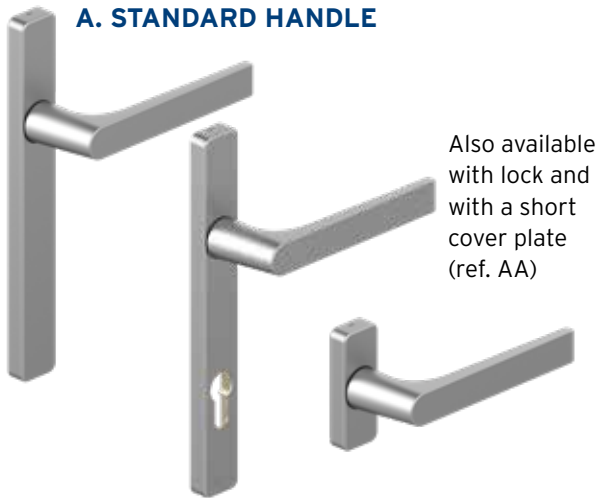

3.2. DOORS

A. STANDARD HANDLE